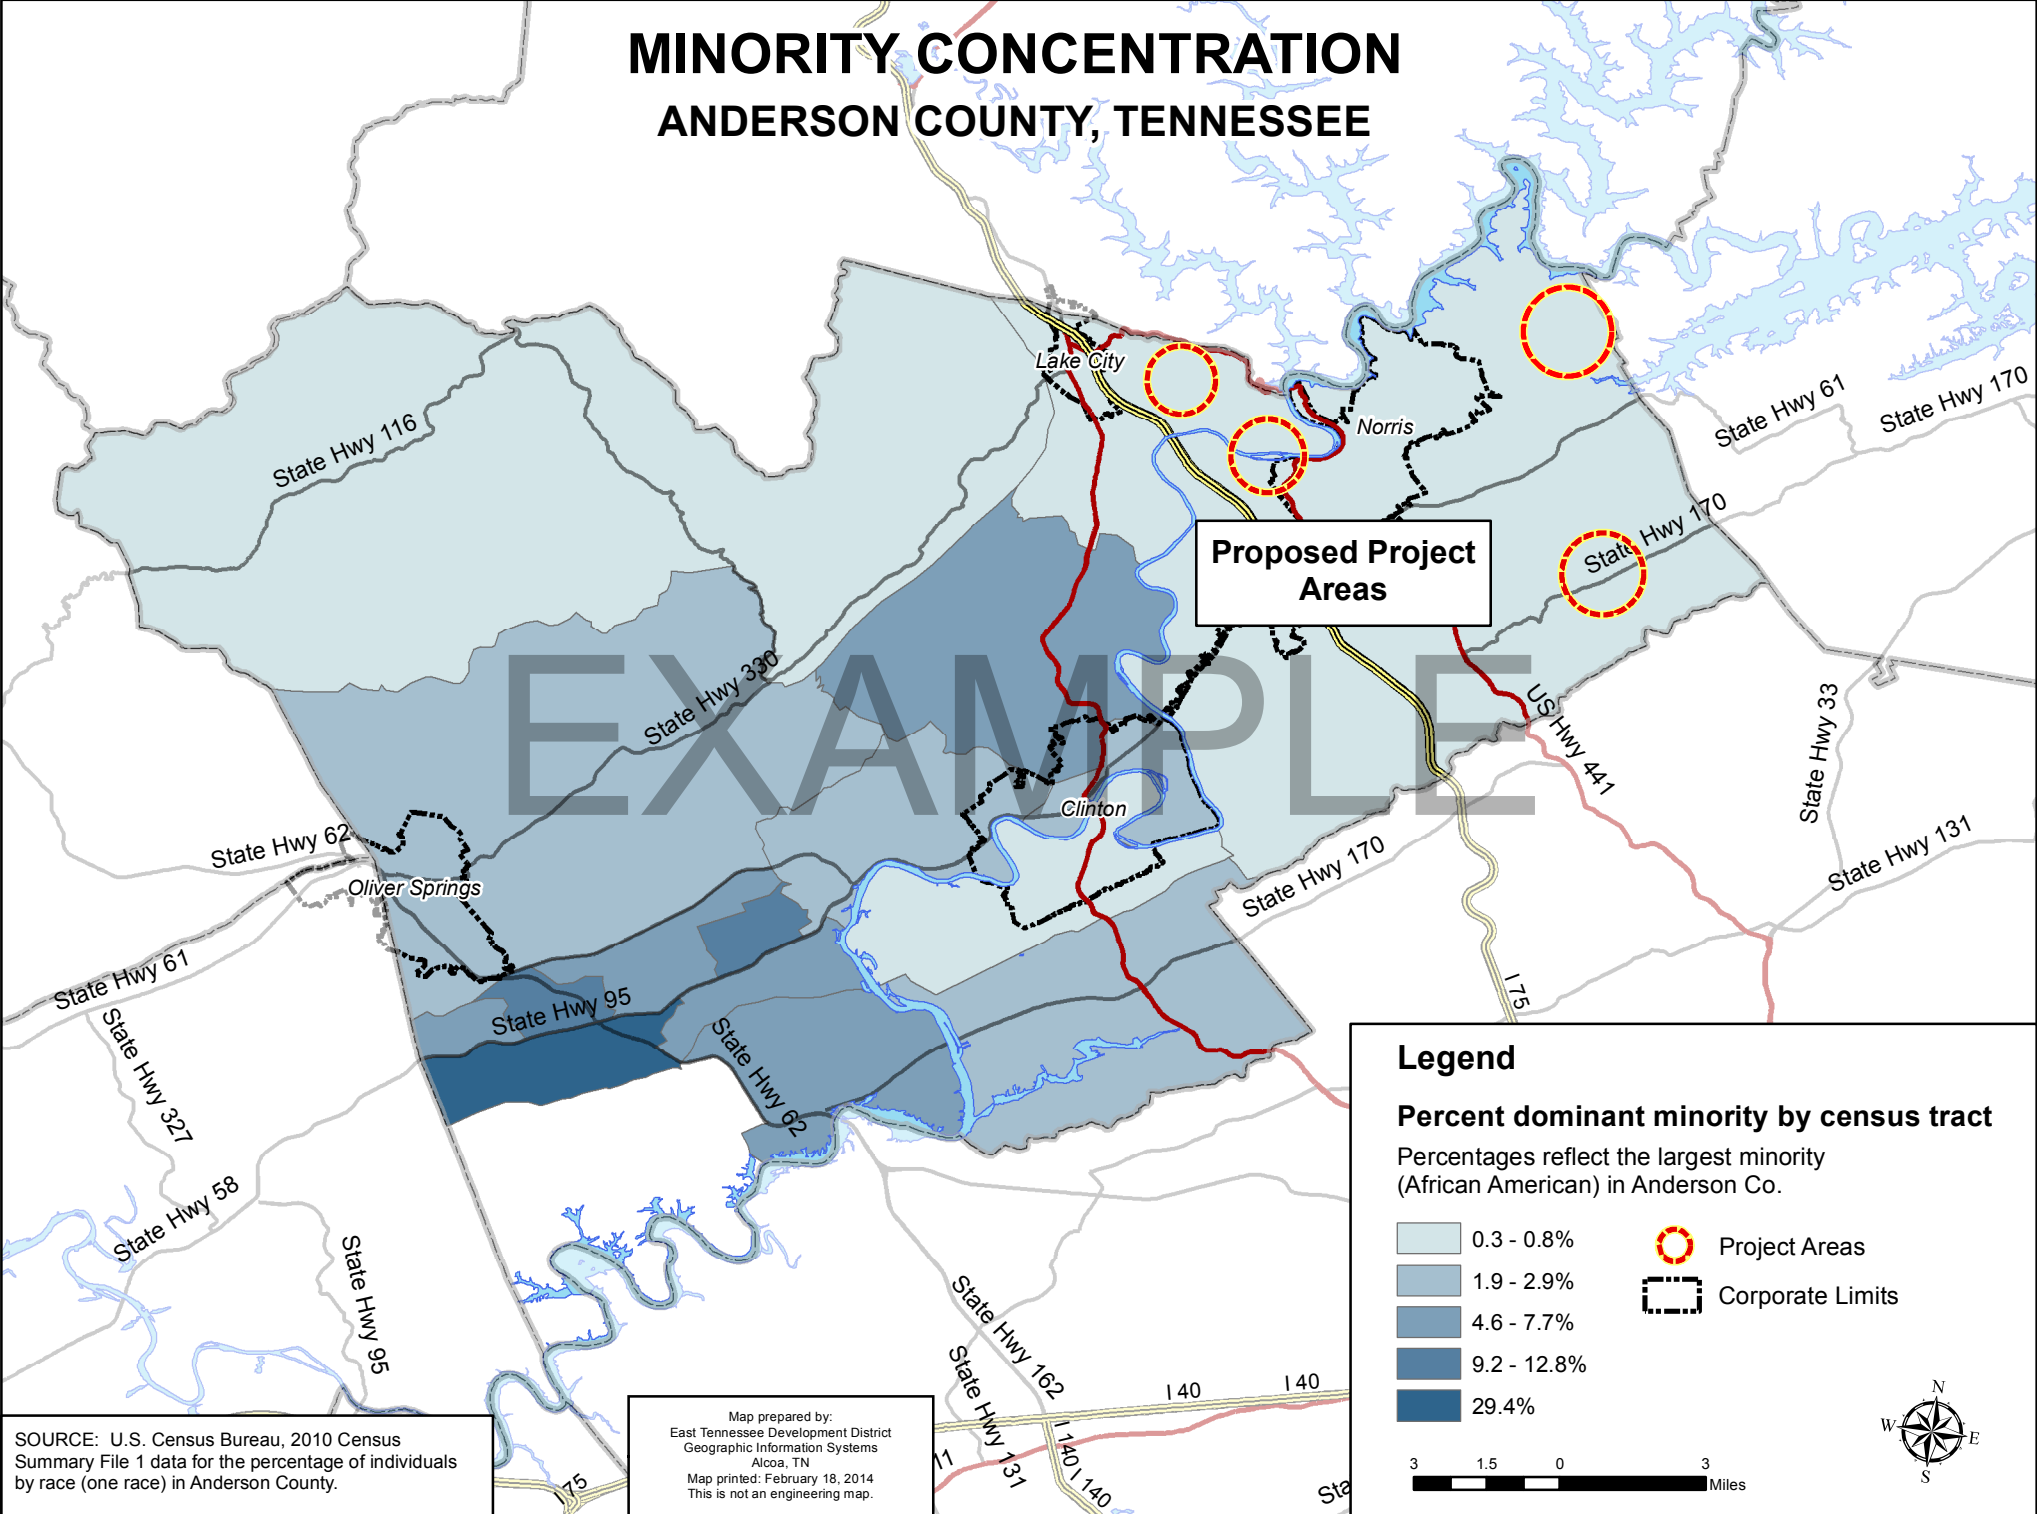

MINORITY CONCENTRATION ANDERSON COUNTY, TENNESSEE

Proposed Project Areas

Legend

Percent dominant minority by census tract

Percentages reflect the largest minority (African American) in Anderson Co.

- 0.3 - 0.8%
- 1.9 - 2.9%
- 4.6 - 7.7%
- 9.2 - 12.8%
- 29.4%
- Project Areas
- Corporate Limits

SOURCE: U.S. Census Bureau, 2010 Census Summary File 1 data for the percentage of individuals by race (one race) in Anderson County.

Map prepared by:
East Tennessee Development District
Geographic Information Systems
Alcoa, TN
Map printed: February 18, 2014
This is not an engineering map.